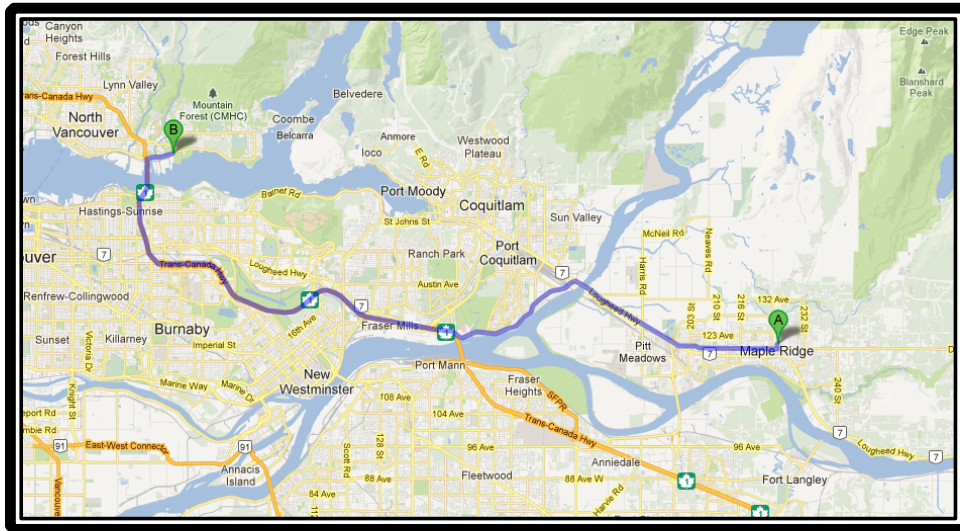

Your school is serviced out of our Dollarton Store, located at:

#112-2455 Dollarton Hwy, North Vancouver BC V7H 0A2

Phone: 604 924 9069

www.cambridgeuniforms.com

Cambridge Uniforms: Driving directions from St. Patrick's Elementary School to Dollarton store

1. Head WEST on 121 Ave toward EDGE ST.
2. Take the first LEFT onto EDGE ST.
3. Turn RIGHT onto DEWDNEY TRUNK RD.
4. Continue onto LOUGHEED HWY/BC-7W.
5. Take the BC 7B exit toward TRANS-CANADA HWY/VANCOUVER/BC-1.
6. Merge onto the MARY HILL BYPASS.
7. Slight LEFT onto the BC-1W and merge onto the highway.
8. Take exit 23B toward DOLLARTON HWY, merge onto MAIN ST.
9. Continue onto DOLLARTON HWY.
10. Take your first RIGHT after FORESTER ST, into 2455 DOLLARTON HWY.